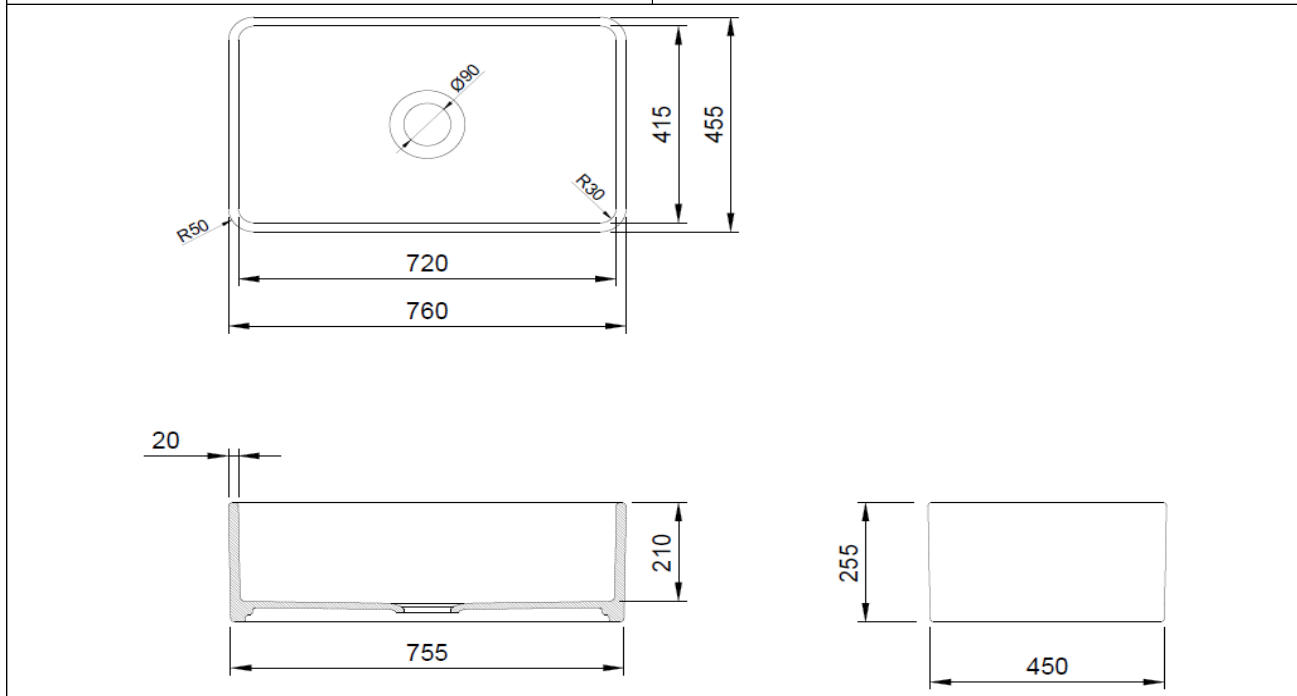

## Apron Front Single Kitchen Sink 76 cm

**BOCCHI**  
IL BAGNO PER TUTTI

Product code: 1602- 001-0120

Collection	Lavello
Size	455 X 760
Brand	BOCCHI
Surface	Glazed Hygiene
Colour	Glossy White
Class	CL 00
Weight	36,29 kg
Accessory	Siphon 2331 0001
	Wire grid 2300 2015

BOCCHI reserves the right to make changes in products and technical details without notice.

All dimensions in the drawings are within standard tolerances.

If there is a need for exact measurements in assembly applications, exact measurements taken from the product should be used.