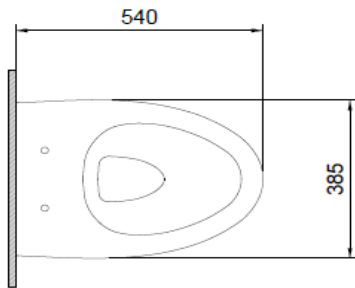

Speciale Large Wall Hung Toilet

BOCCHI
IL BAGNO PER TUTTI

Product code: 1632-001-0128

Collection	Speciale
Size	385 X 540 mm
Brand	BOCCHI
Surface	Glazed Hygiene
Colour	Glossy White
Washing Volume	4,5 L
Weight	26,38 kg
Accessory	Mounting set A0121
	Bidet set A0974
Complementary products	Soft close toilet cover A03337, A0338

BOCCHI reserves the right to make changes in products and technical details without notice.

All dimensions in the drawings are within standard tolerances.

If there is a need for exact measurements in assembly applications, exact measurements taken from the product should be used.