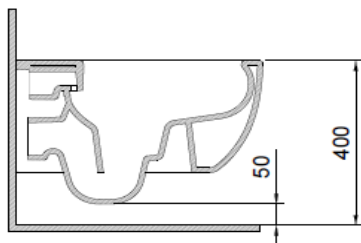

Speciale Large Wall Hung Toilet

BOCCHI
IL BAGNO PER TUTTI

Product code: 1632-001-0128

Collection	Speciale
Size	385 X 540 mm
Brand	BOCCHI
Surface	Glazed Hygiene
Colour	Glossy White
Washing Volume	4,5 L
Weight	26,38 kg
Accessory	Mounting set A0121
	Bidet set A0974
Complementary products	Soft close toilet cover A03337, A0338

BOCCHI reserves the right to make changes in products and technical details without notice.

All dimensions in the drawings are within standard tolerances.

If there is a need for exact measurements in assembly applications, exact measurements taken from the product should be used.