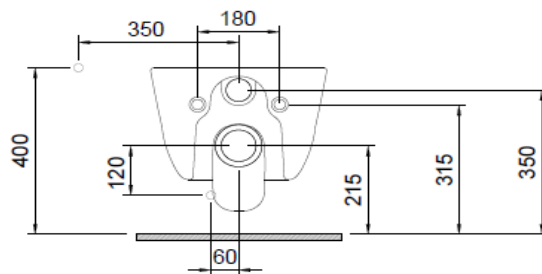

Speciale Large Wall Hung Toilet

BOCCHI
IL BAGNO PER TUTTI

Product code: 1632-001-0128

Collection	Speciale
Size	385 X 540 mm
Brand	BOCCHI
Surface	Glazed Hygiene
Colour	Glossy White
Washing Volume	4,5 L
Weight	26,38 kg
Accessory	Mounting set A0121
	Bidet set A0974
Complementary products	Soft close toilet cover A03337, A0338

BOCCHI reserves the right to make changes in products and technical details without notice.

All dimensions in the drawings are within standard tolerances.

If there is a need for exact measurements in assembly applications, exact measurements taken from the product should be used.