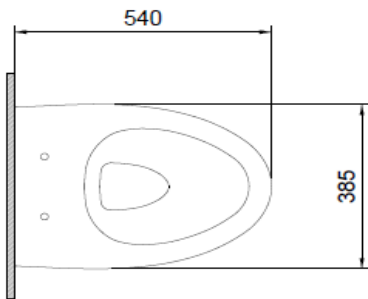

Speciale Large Wall Hung Toilet

BOCCHI
IL BAGNO PER TUTTI

Product code: 1632-001-0129

Collection	Speciale
Size	385 X 540 mm
Brand	BOCCHI
Surface	Glazed Hygiene
Colour	Glossy White
Washing Volume	4,5 L
Weight	26,38 kg
Accessory	Mounting set A0121
Complementary products	Soft close toilet cover A03337, A0338

BOCCHI reserves the right to make changes in products and technical details without notice.

All dimensions in the drawings are within standard tolerances.

If there is a need for exact measurements in assembly applications, exact measurements taken from the product should be used.