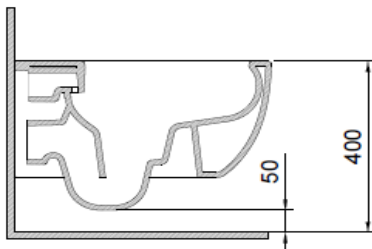

Speciale Large Wall Hung Toilet

BOCCHI
IL BAGNO PER TUTTI

Product code: 1632-001-0129

Collection	Speciale
Size	385 X 540 mm
Brand	BOCCHI
Surface	Glazed Hygiene
Colour	Glossy White
Washing Volume	4,5 L
Weight	26,38 kg
Accessory	Mounting set A0121
Complementary products	Soft close toilet cover A03337, A0338

BOCCHI reserves the right to make changes in products and technical details without notice.

All dimensions in the drawings are within standard tolerances.

If there is a need for exact measurements in assembly applications, exact measurements taken from the product should be used.