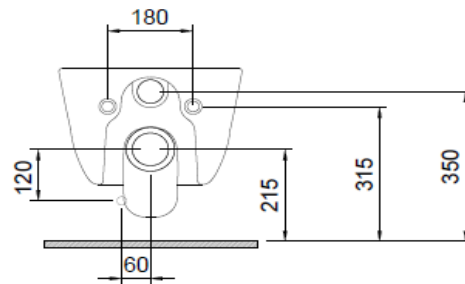

Speciale Large Wall Hung Toilet

BOCCHI
IL BAGNO PER TUTTI

Product code: 1632-001-0129

Collection	Speciale
Size	385 X 540 mm
Brand	BOCCHI
Surface	Glazed Hygiene
Colour	Glossy White
Washing Volume	4,5 L
Weight	26,38 kg
Accessory	Mounting set A0121
Complementary products	Soft close toilet cover A03337, A0338

BOCCHI reserves the right to make changes in products and technical details without notice.

All dimensions in the drawings are within standard tolerances.

If there is a need for exact measurements in assembly applications, exact measurements taken from the product should be used.