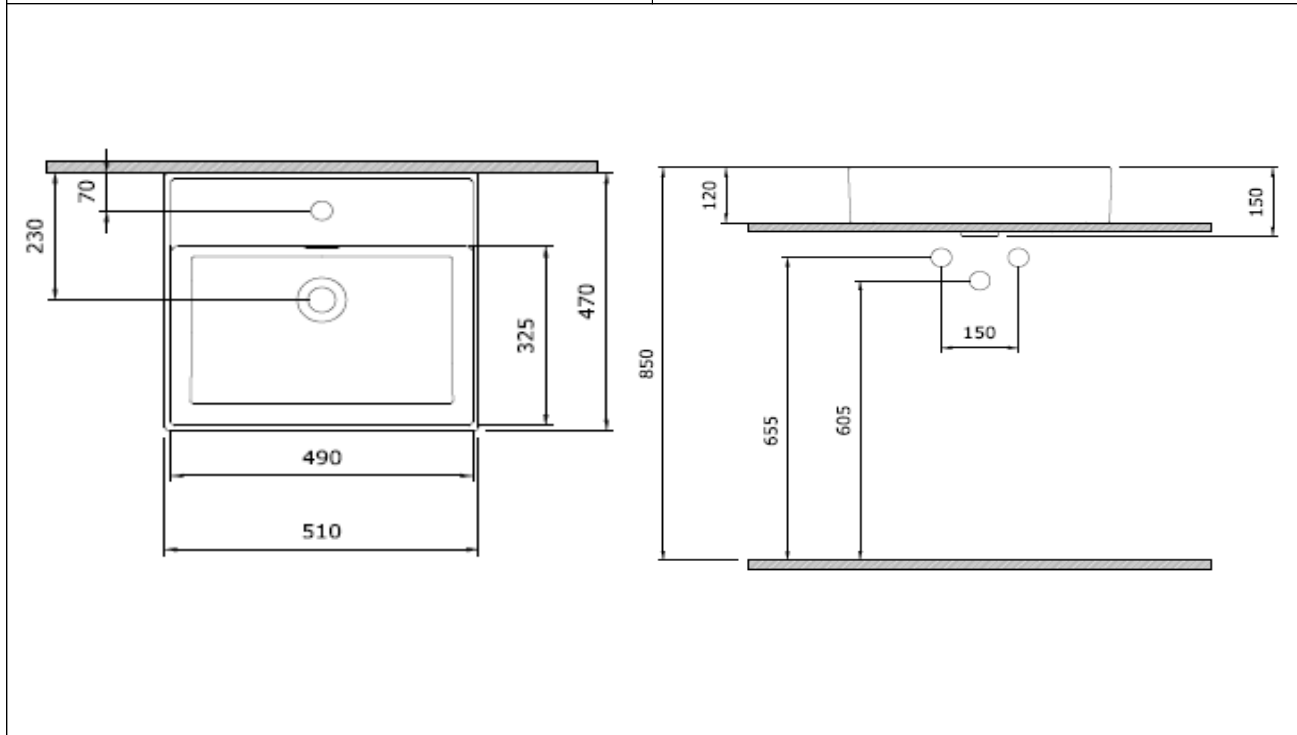

Milano Washbasin 50 cm

BOCCHI
IL BAGNO PER TUTTI

Product code: 1644-001-0126

Collection	Milano
Size	470 X 510
Brand	BOCCHI
Surface	Glazed Hygiene
Colour	Glossy White
Class	CL 25
Weight	15,66 kg
Accessory	POP-UP 6190 - 0002
	Towel Holder 3900-0197
	Mounting set A0238

BOCCHI reserves the right to make changes in products and technical details without notice.

All dimensions in the drawings are within standard tolerances.

If there is a need for exact measurements in assembly applications, exact measurements taken from the product should be used.