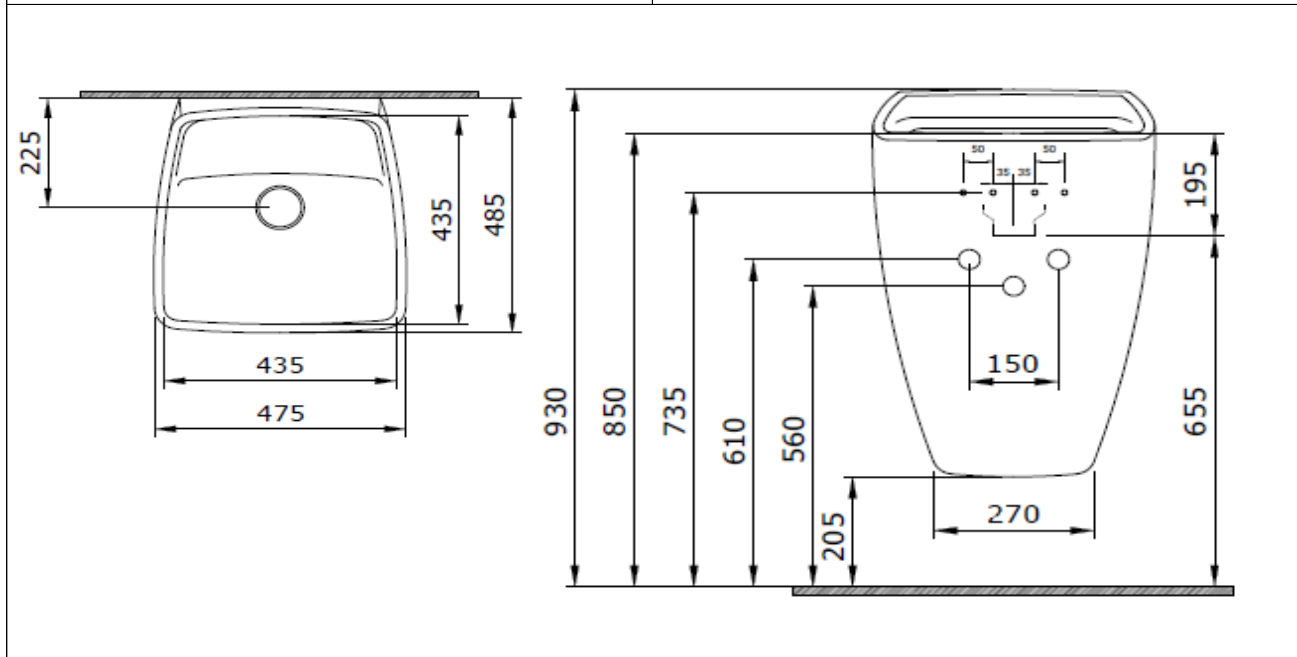

## New Age Wall Hung Monoblock Washbasin

**BOCCHI**  
IL BAGNO PER TUTTI

Product code: 1654-001-0125

Collection	New Age
Size	485 X 475
Brand	BOCCHI
Surface	Glazed Hygiene
Colour	Glossy White
Class	CL 00
Weight	28,48 kg
Accessory	Ceramic pop-up cover 1219-001-0120
	POP-UP 6190 - 0001
	Mounting set A0054

BOCCHI reserves the right to make changes in products and technical details without notice.

All dimensions in the drawings are within standard tolerances.

If there is a need for exact measurements in assembly applications, exact measurements taken from the product should be used.