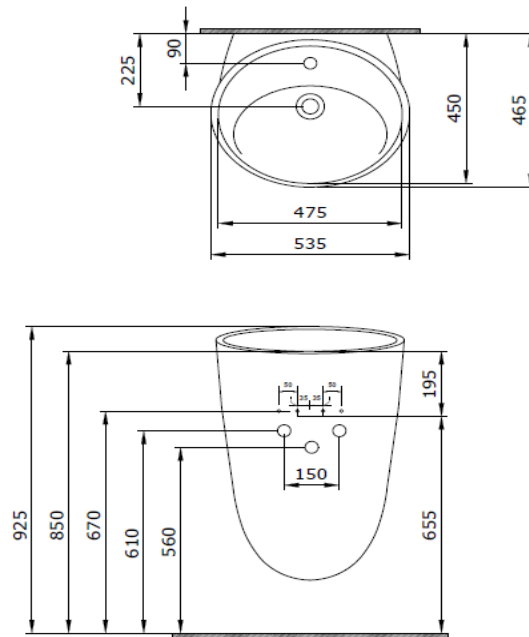

Strata Wall Hung Monoblock Washbasin

BOCCHI
IL BAGNO PER TUTTI

Product code: 1655-001-0126

| | |
|------------|------------------------------------|
| Collection | Strata |
| Size | 465 X 535 |
| Brand | BOCCHI |
| Surface | Glazed Hygiene |
| Colour | Glossy White |
| Class | CL 00 |
| Weight | 29,56 kg |
| Accessory | Ceramic pop-up cover 1219-001-0120 |
| | POP-UP 6190 - 0001 |
| | Mounting set A0054 |

BOCCHI reserves the right to make changes in products and technical details without notice.

All dimensions in the drawings are within standard tolerances.

If there is a need for exact measurements in assembly applications, exact measurements taken from the product should be used.