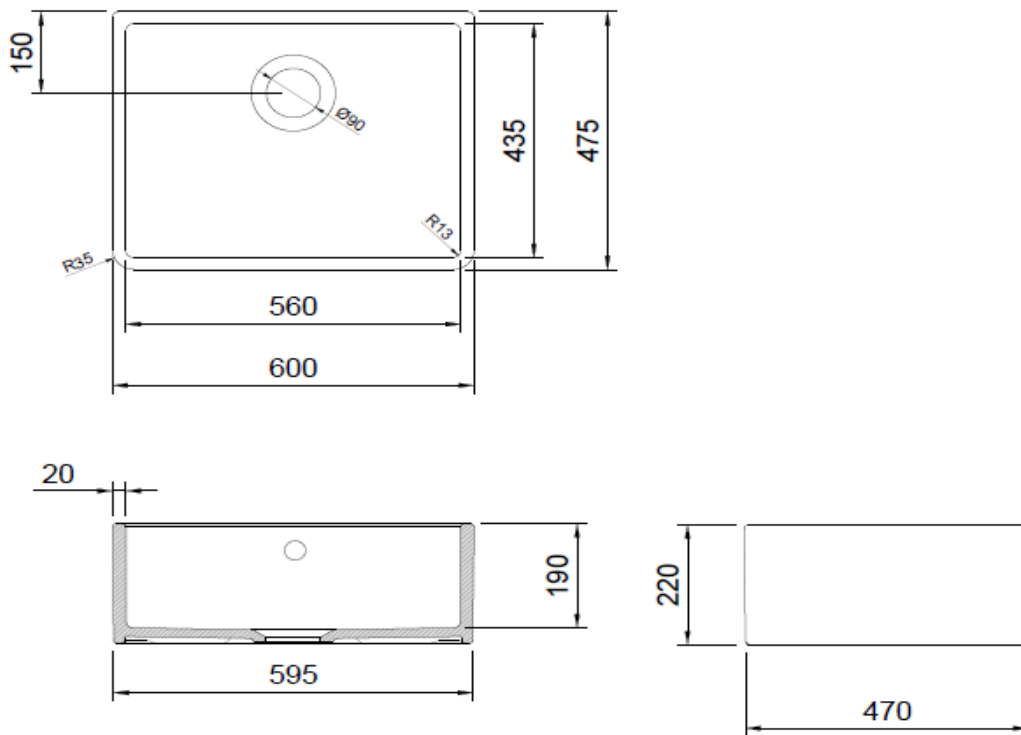

Lavello Kitchen Sink 60 cm

BOCCHI
IL BAGNO PER TUTTI

Product code: 1657-001-0140

Collection	Lavello
Size	475 X 600
Brand	BOCCHI
Surface	Glazed Hygiene
Colour	Glossy White
Class	CL 15
Weight	27,05 kg
Aksesuar	Siphon A1503
	Wire grid 2300 3067
	Drain pipe A1710

BOCCHI reserves the right to make changes in products and technical details without notice.

All dimensions in the drawings are within standard tolerances.

If there is a need for exact measurements in assembly applications, exact measurements taken from the product should be used.