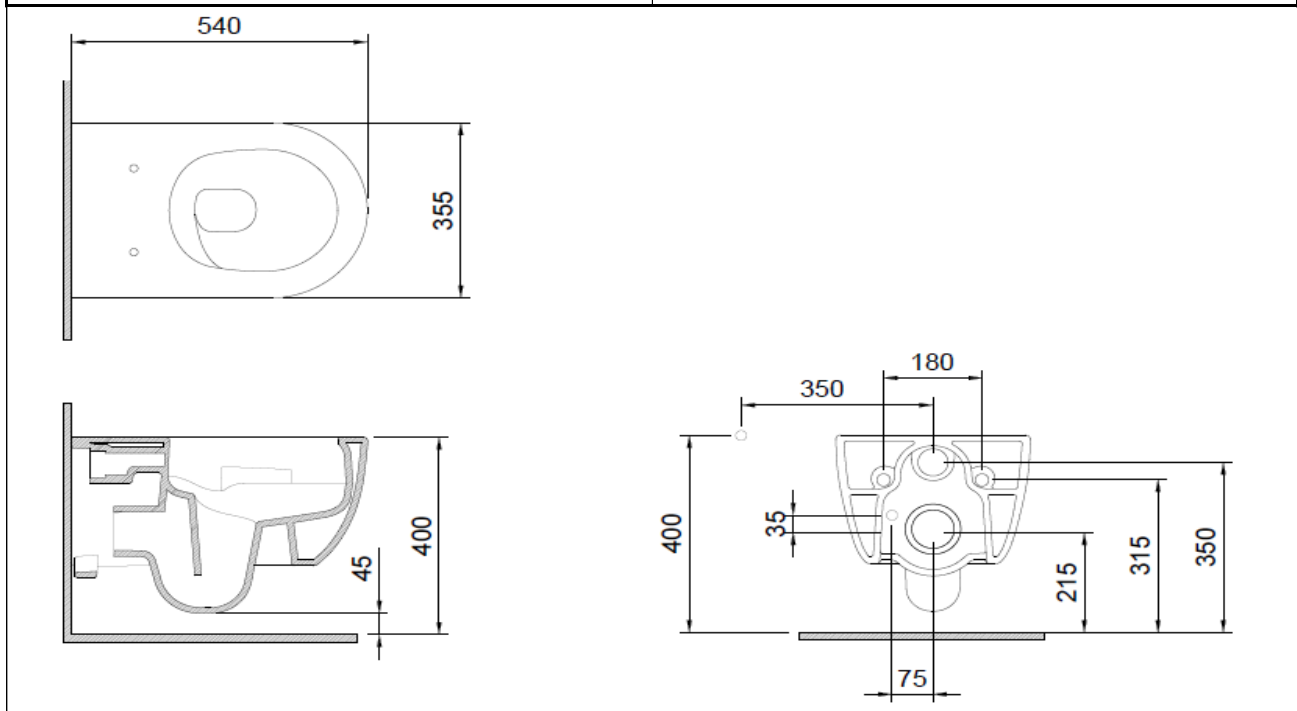

Speciale Swirl Flush Wall Hung Toilet

BOCCHI
IL BAGNO PER TUTTI

Product code: 1675-001-0128

Collection	Speciale
Size	360 X 540 mm
Brand	BOCCHI
Surface	Glazed Hygiene
Colour	Glossy White
Washing Volume	4,5 L
Weight	28,96 kg
Accessory	Mounting set A0121
	Bidet set A0974
Complementary products	Soft close toilet cover A0333, A0300, A0301

BOCCHI reserves the right to make changes in products and technical details without notice.

All dimensions in the drawings are within standard tolerances.

If there is a need for exact measurements in assembly applications, exact measurements taken from the product should be used.