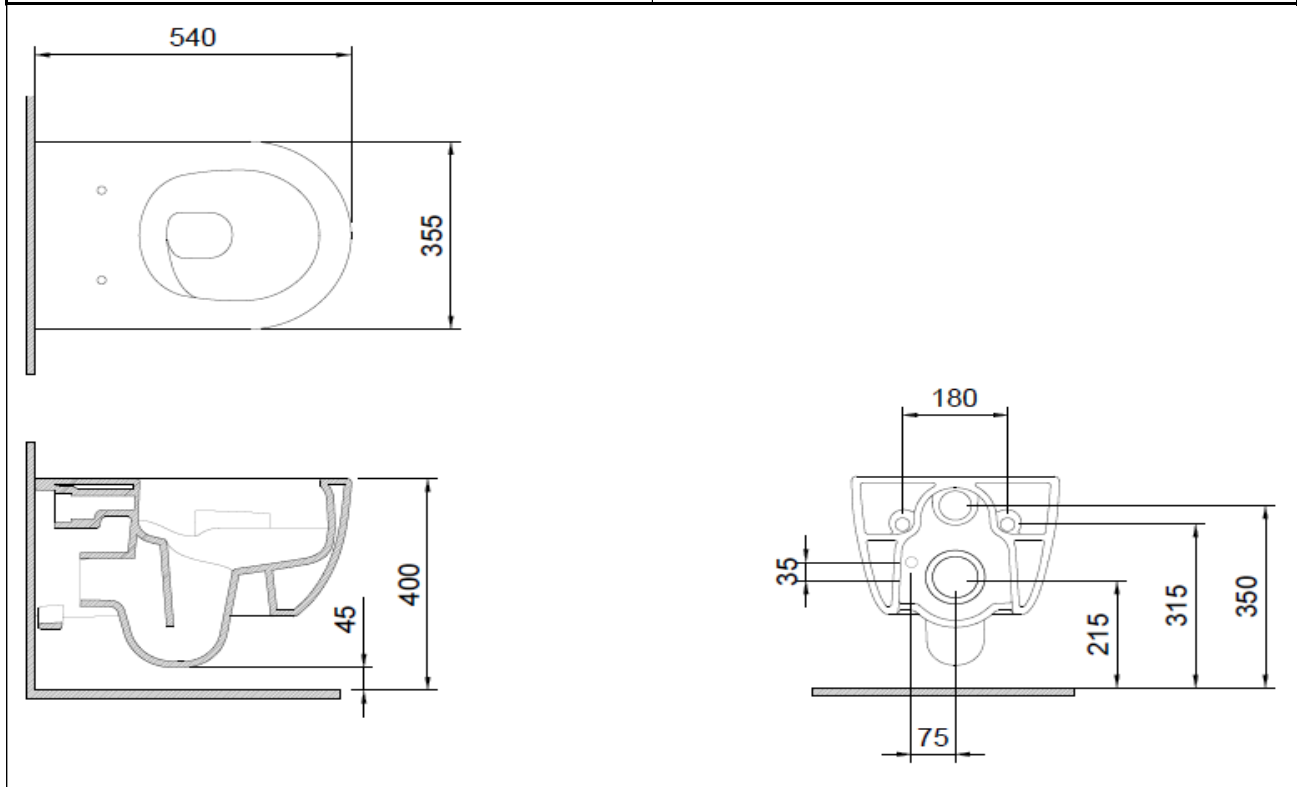

## Speciale Swirl Flush Wall Hung Toilet

**BOCCHI**  
IL BAGNO PER TUTTI

Product code: 1675-001-0129

Collection	Speciale
Size	360 X 540 mm
Brand	BOCCHI
Surface	Glazed Hygiene
Colour	Glossy White
Washing Volume	4,5 L
Weight	28,96 kg
Accessory	Mounting set A0121
Complementary products	Soft close toilet cover A0333, A0300, A0301

BOCCHI reserves the right to make changes in products and technical details without notice.

All dimensions in the drawings are within standard tolerances.

If there is a need for exact measurements in assembly applications, exact measurements taken from the product should be used.