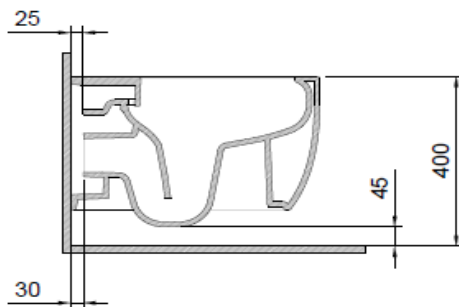

Etna Rimless Wall Hung Toilet

BOCCHI
IL BAGNO PER TUTTI

Product code: 1685-001-0128

Collection	Etna
Size	395 X 535
Brand	BOCCHI
Surface	Glazed Hygiene
Colour	Glossy White
Washing Volume	4,5 L
Weight	27,35 kg
Accessory	Mounting set A0121
	Bidet set A0974
Complementary products	Soft close toilet cover A0325

BOCCHI reserves the right to make changes in products and technical details without notice.

All dimensions in the drawings are within standard tolerances.

If there is a need for exact measurements in assembly applications, exact measurements taken from the product should be used.