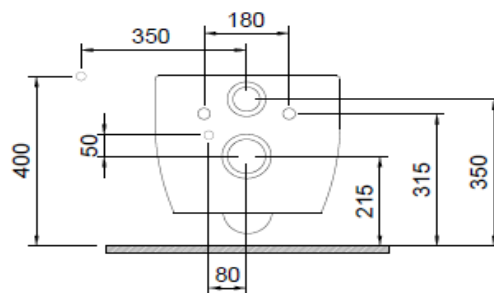

Etna Rimless Wall Hung Toilet

BOCCHI
IL BAGNO PER TUTTI

Product code: 1685-001-0128

Collection	Etna
Size	395 X 535
Brand	BOCCHI
Surface	Glazed Hygiene
Colour	Glossy White
Washing Volume	4,5 L
Weight	27,35 kg
Accessory	Mounting set A0121
	Bidet set A0974
Complementary products	Soft close toilet cover A0325

BOCCHI reserves the right to make changes in products and technical details without notice.

All dimensions in the drawings are within standard tolerances.

If there is a need for exact measurements in assembly applications, exact measurements taken from the product should be used.