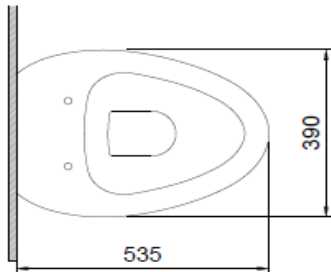

Etna Rimless Wall Hung Toilet

BOCCHI
IL BAGNO PER TUTTI

Product code: 1685-001-0128

Collection	Etna
Size	395 X 535
Brand	BOCCHI
Surface	Glazed Hygiene
Colour	Glossy White
Washing Volume	4,5 L
Weight	27,35 kg
Accessory	Mounting set A0121
	Bidet set A0974
Complementary products	Soft close toilet cover A0325

BOCCHI reserves the right to make changes in products and technical details without notice.

All dimensions in the drawings are within standard tolerances.

If there is a need for exact measurements in assembly applications, exact measurements taken from the product should be used.