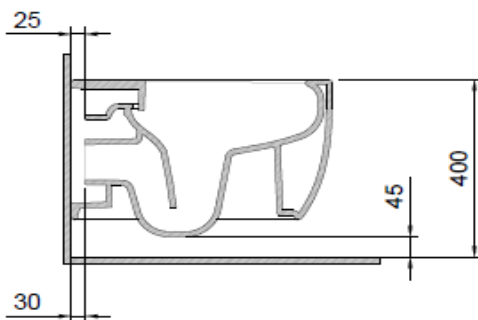

Etna Rimless Wall Hung Toilet

BOCCHI
IL BAGNO PER TUTTI

Product code: 1685-001-0129

Collection	Etna
Size	395 X 535
Brand	BOCCHI
Surface	Glazed Hygiene
Colour	Glossy White
Washing Volume	4,5 L
Weight	27,35 kg
Accessory	Mounting set A0121
Complementary products	Soft close toilet cover A0325

BOCCHI reserves the right to make changes in products and technical details without notice.

All dimensions in the drawings are within standard tolerances.

If there is a need for exact measurements in assembly applications, exact measurements taken from the product should be used.