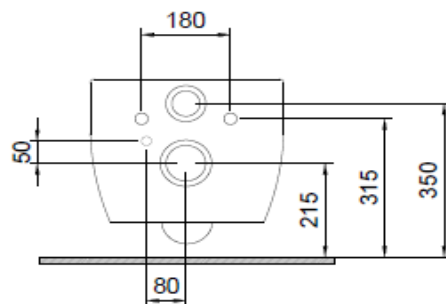

Etna Rimless Wall Hung Toilet

BOCCHI
IL BAGNO PER TUTTI

Product code: 1685-001-0129

Collection	Etna
Size	395 X 535
Brand	BOCCHI
Surface	Glazed Hygiene
Colour	Glossy White
Washing Volume	4,5 L
Weight	27,35 kg
Accessory	Mounting set A0121
Complementary products	Soft close toilet cover A0325

BOCCHI reserves the right to make changes in products and technical details without notice.

All dimensions in the drawings are within standard tolerances.

If there is a need for exact measurements in assembly applications, exact measurements taken from the product should be used.