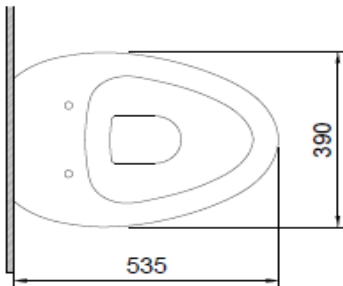

Etna Rimless Wall Hung Toilet

BOCCHI
IL BAGNO PER TUTTI

Product code: 1685-001-0129

Collection	Etna
Size	395 X 535
Brand	BOCCHI
Surface	Glazed Hygiene
Colour	Glossy White
Washing Volume	4,5 L
Weight	27,35 kg
Accessory	Mounting set A0121
Complementary products	Soft close toilet cover A0325

BOCCHI reserves the right to make changes in products and technical details without notice.

All dimensions in the drawings are within standard tolerances.

If there is a need for exact measurements in assembly applications, exact measurements taken from the product should be used.