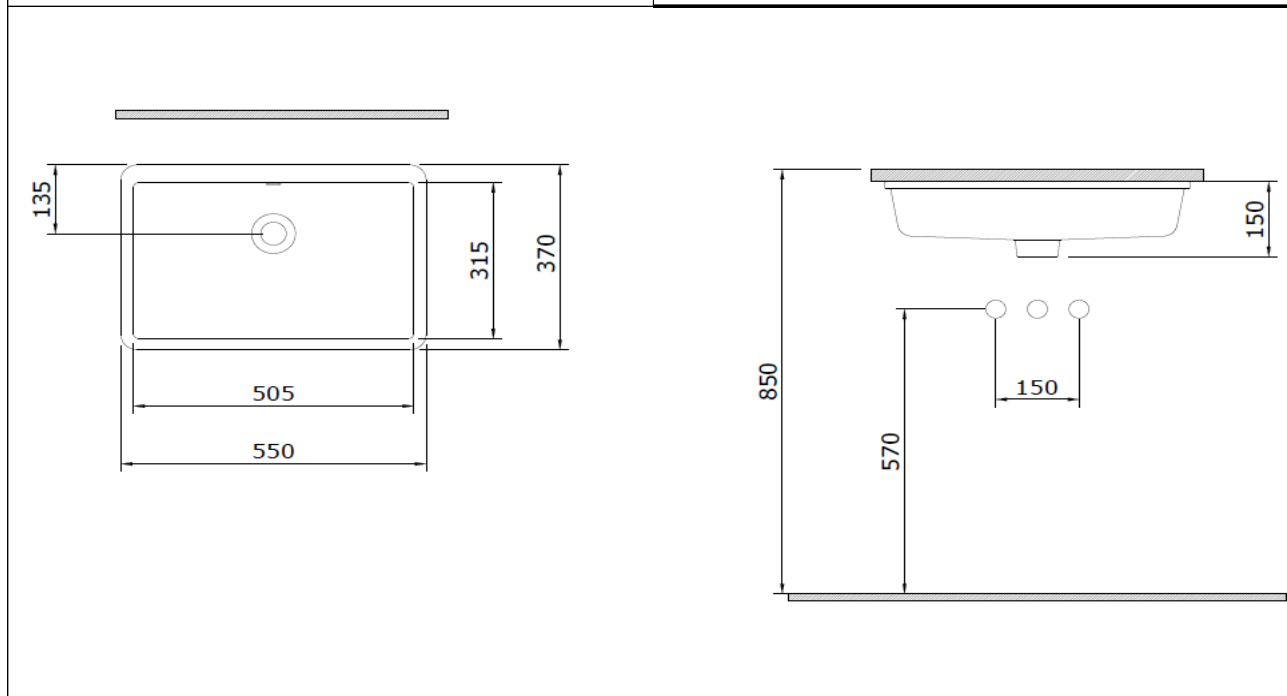

Scala Undercounter Washbasin 55 cm

BOCCHI
IL BAGNO PER TUTTI

Product code: 1687-001-0125

Collection	Scala
Size	370 X 550
Brand	BOCCHI
Surface	Glazed Hygiene
Colour	Glossy White
Class	CL 25
Weight	8,90 kg
Accessory	Overflow badge A0237 Mounting set A0912

BOCCHI reserves the right to make changes in products and technical details without notice.

All dimensions in the drawings are within standard tolerances.

If there is a need for exact measurements in assembly applications, exact measurements taken from the product should be used.