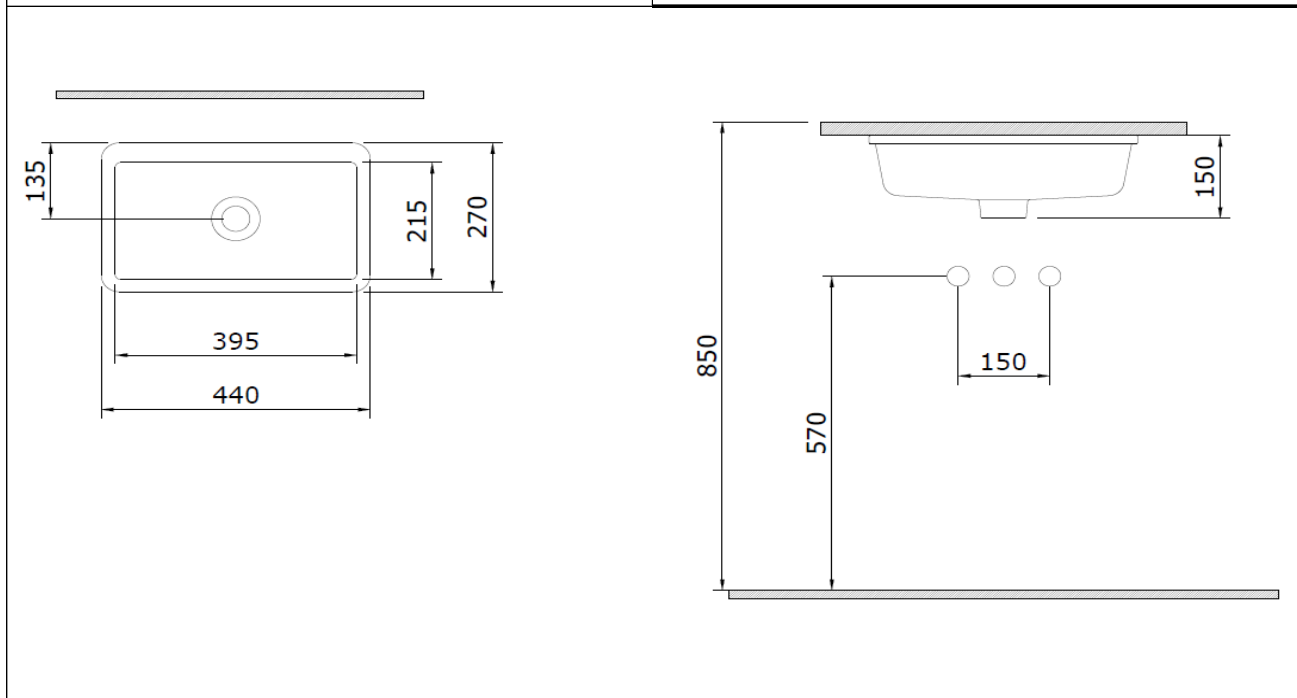

## Scala Undercounter Washbasin 44 cm

**BOCCHI**  
IL BAGNO PER TUTTI

Product code: 1688-001-0125

Collection	Scala
Size	270 X 440
Brand	BOCCHI
Surface	Glazed Hygiene
Colour	Glossy White
Class	CL 25
Weight	6,50 kg
Accessory	Overflow badge A0237 Mounting set A0912

BOCCHI reserves the right to make changes in products and technical details without notice.

All dimensions in the drawings are within standard tolerances.

If there is a need for exact measurements in assembly applications, exact measurements taken from the product should be used.