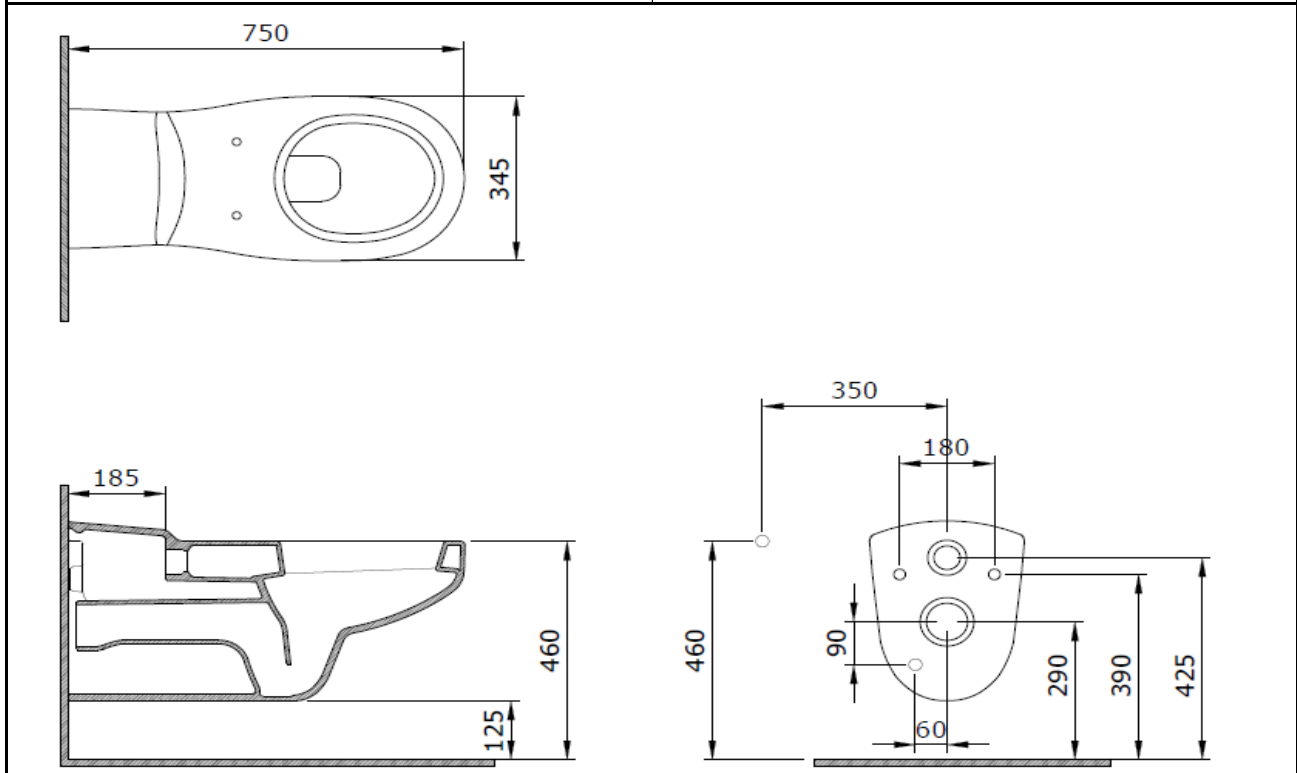

## Wall Hung Toilet For Disabled - Closed in Front

**BOCCHI**  
IL BAGNO PER TUTTI

Product code: 2012-001-0128

Collection	Disabled
Size	350 X 750 mm
Brand	BOCCHI
Surface	Glazed Hygiene
Colour	Glossy White
Washing Volume	4,5 L
Weight	27,58 kg
Accessory	Bidet set A0728
Complementary products	Soft close toilet cover A0323-A0376

BOCCHI reserves the right to make changes in products and technical details without notice.

All dimensions in the drawings are within standard tolerances.

If there is a need for exact measurements in assembly applications, exact measurements taken from the product should be used.